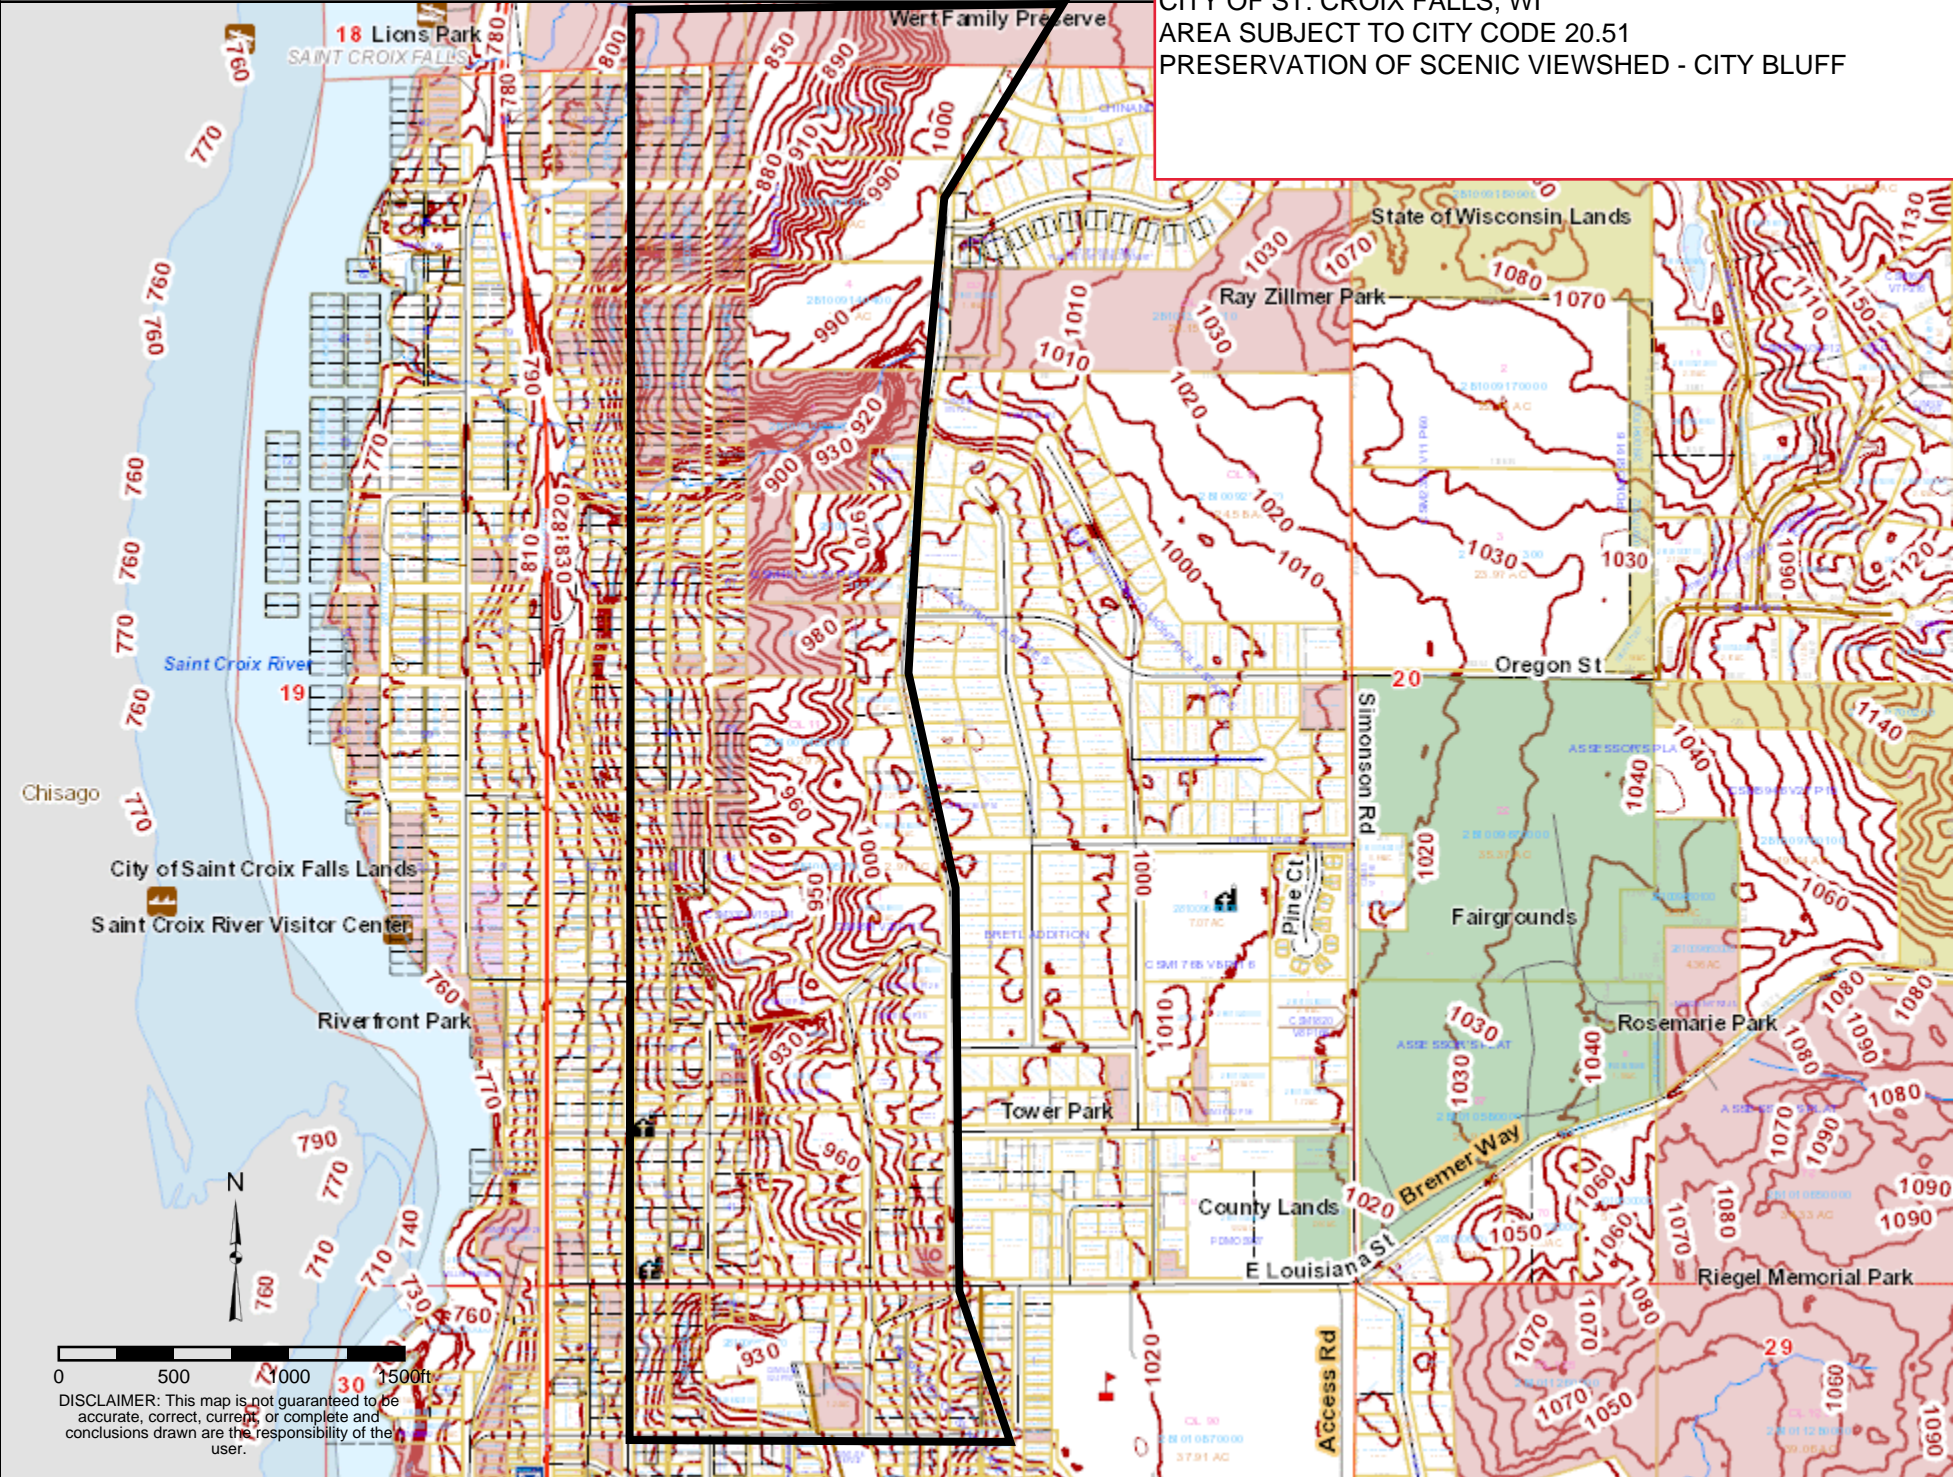

CITY OF ST. CROIX FALLS, WI
AREA SUBJECT TO CITY CODE 20.51
PRESERVATION OF SCENIC VIEWSHED - CITY BLUFF

DISCLAIMER: This map is not guaranteed to be accurate, correct, current, or complete and conclusions drawn are the responsibility of the user.