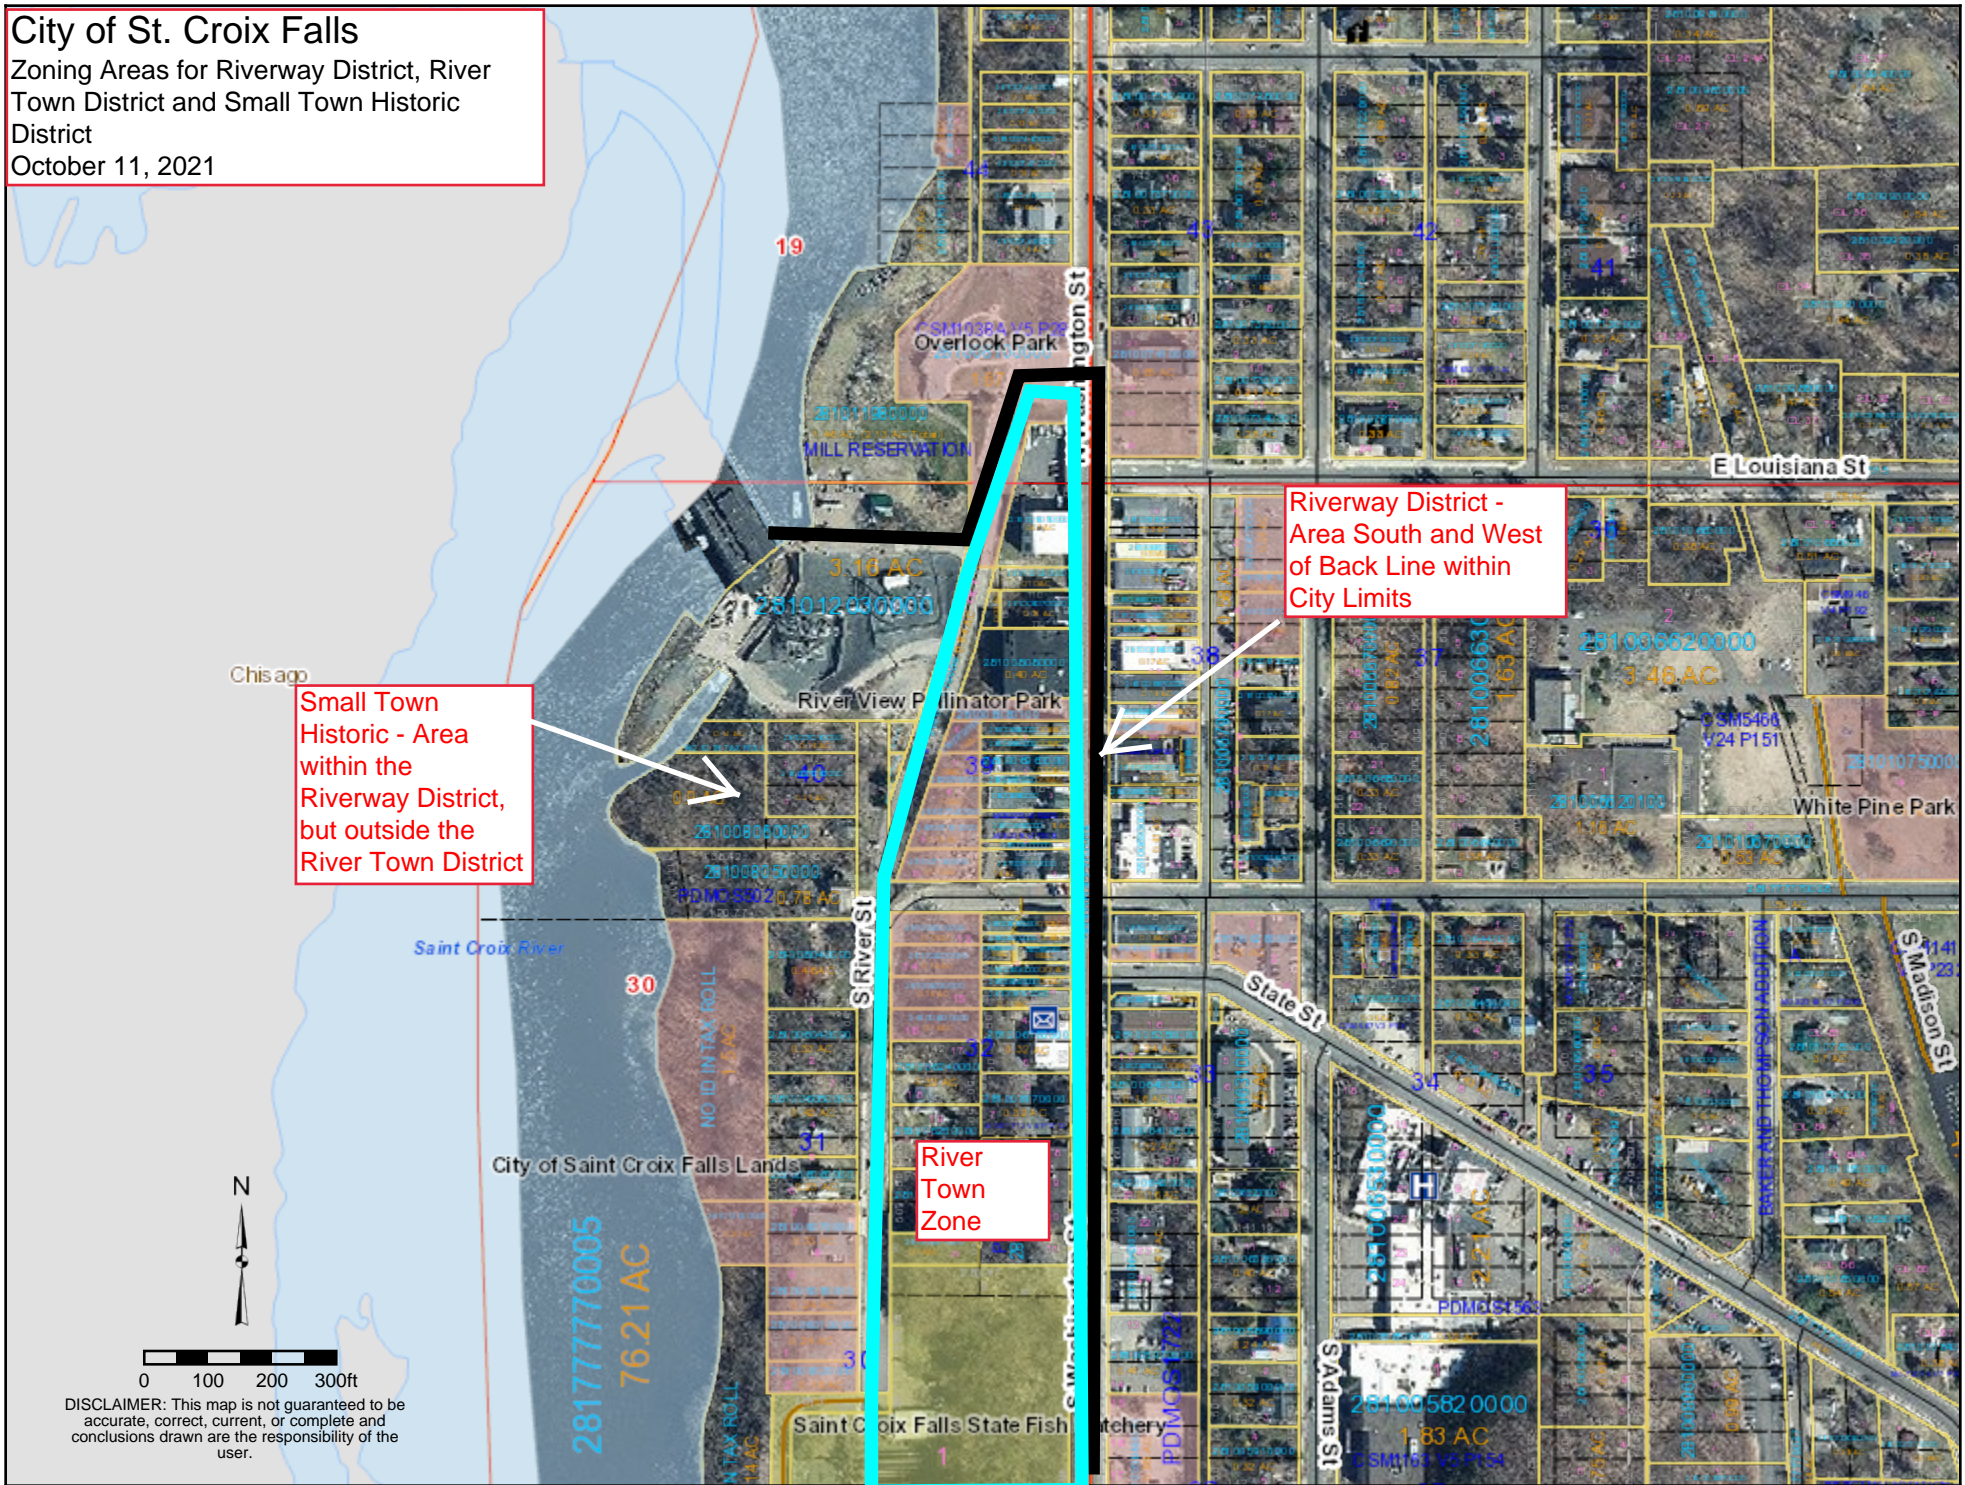

City of St. Croix Falls
Zoning Areas for Riverway District, River
Town District and Small Town Historic
District
October 11, 2021

Small Town
Historic - Area
within the
Riverway District,
but outside the
River Town District

Riverway District -
Area South and West
of Back Line within
City Limits

River
Town
Zone

DISCLAIMER: This map is not guaranteed to be accurate, correct, current, or complete and conclusions drawn are the responsibility of the user.