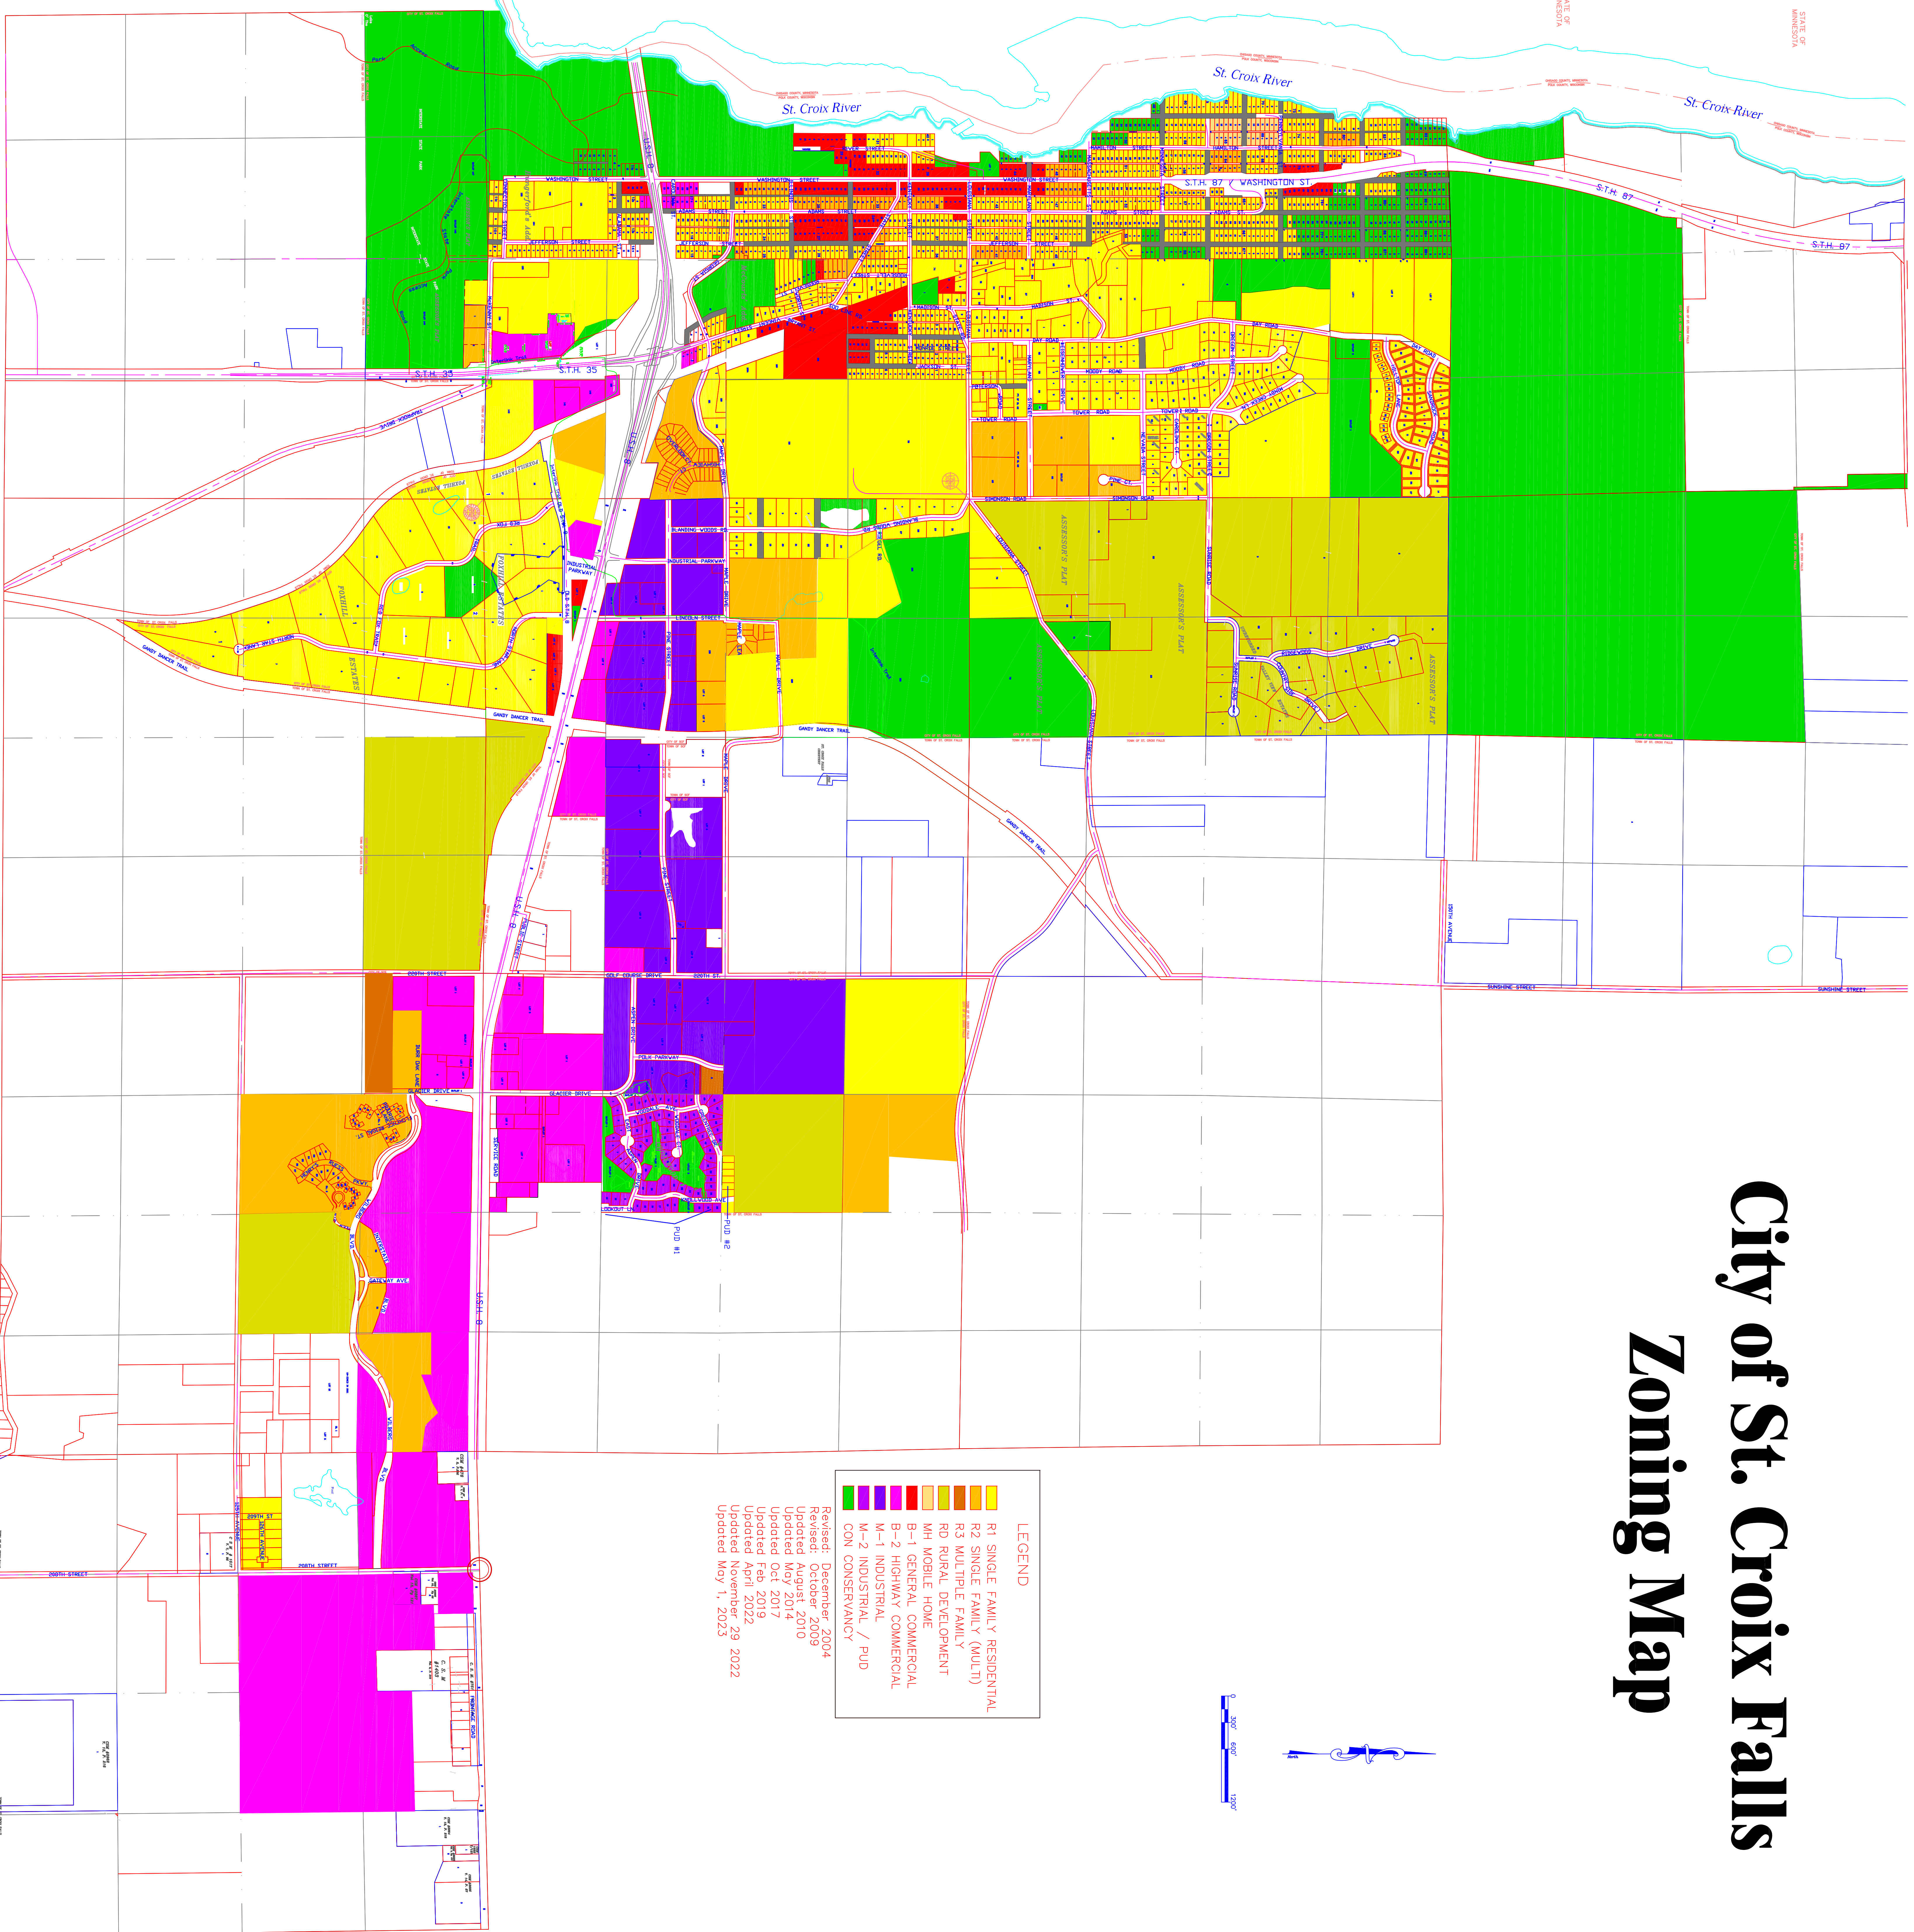

City of St. Croix Falls Zoning Map

LEGEND

Yellow	R1 SINGLE FAMILY RESIDENTIAL
Light Yellow	R2 SINGLE FAMILY (MULTI)
Orange	R3 MULTIPLE FAMILY
Light Green	RD RURAL DEVELOPMENT
Light Blue	MH MOBILE HOME
Light Purple	B-1 GENERAL COMMERCIAL
Light Blue-Gray	B-2 HIGHWAY COMMERCIAL
Light Green	M-1 INDUSTRIAL
Light Yellow	M-2 INDUSTRIAL / PUD
Light Green	CON CONSERVANCY

Revised: December 2004
 Revised: October 2009
 Updated May 2010
 Updated May 2014
 Updated Oct 2017
 Updated Feb 2019
 Updated April 2022
 Updated November 29 2022
 Updated May 1, 2023