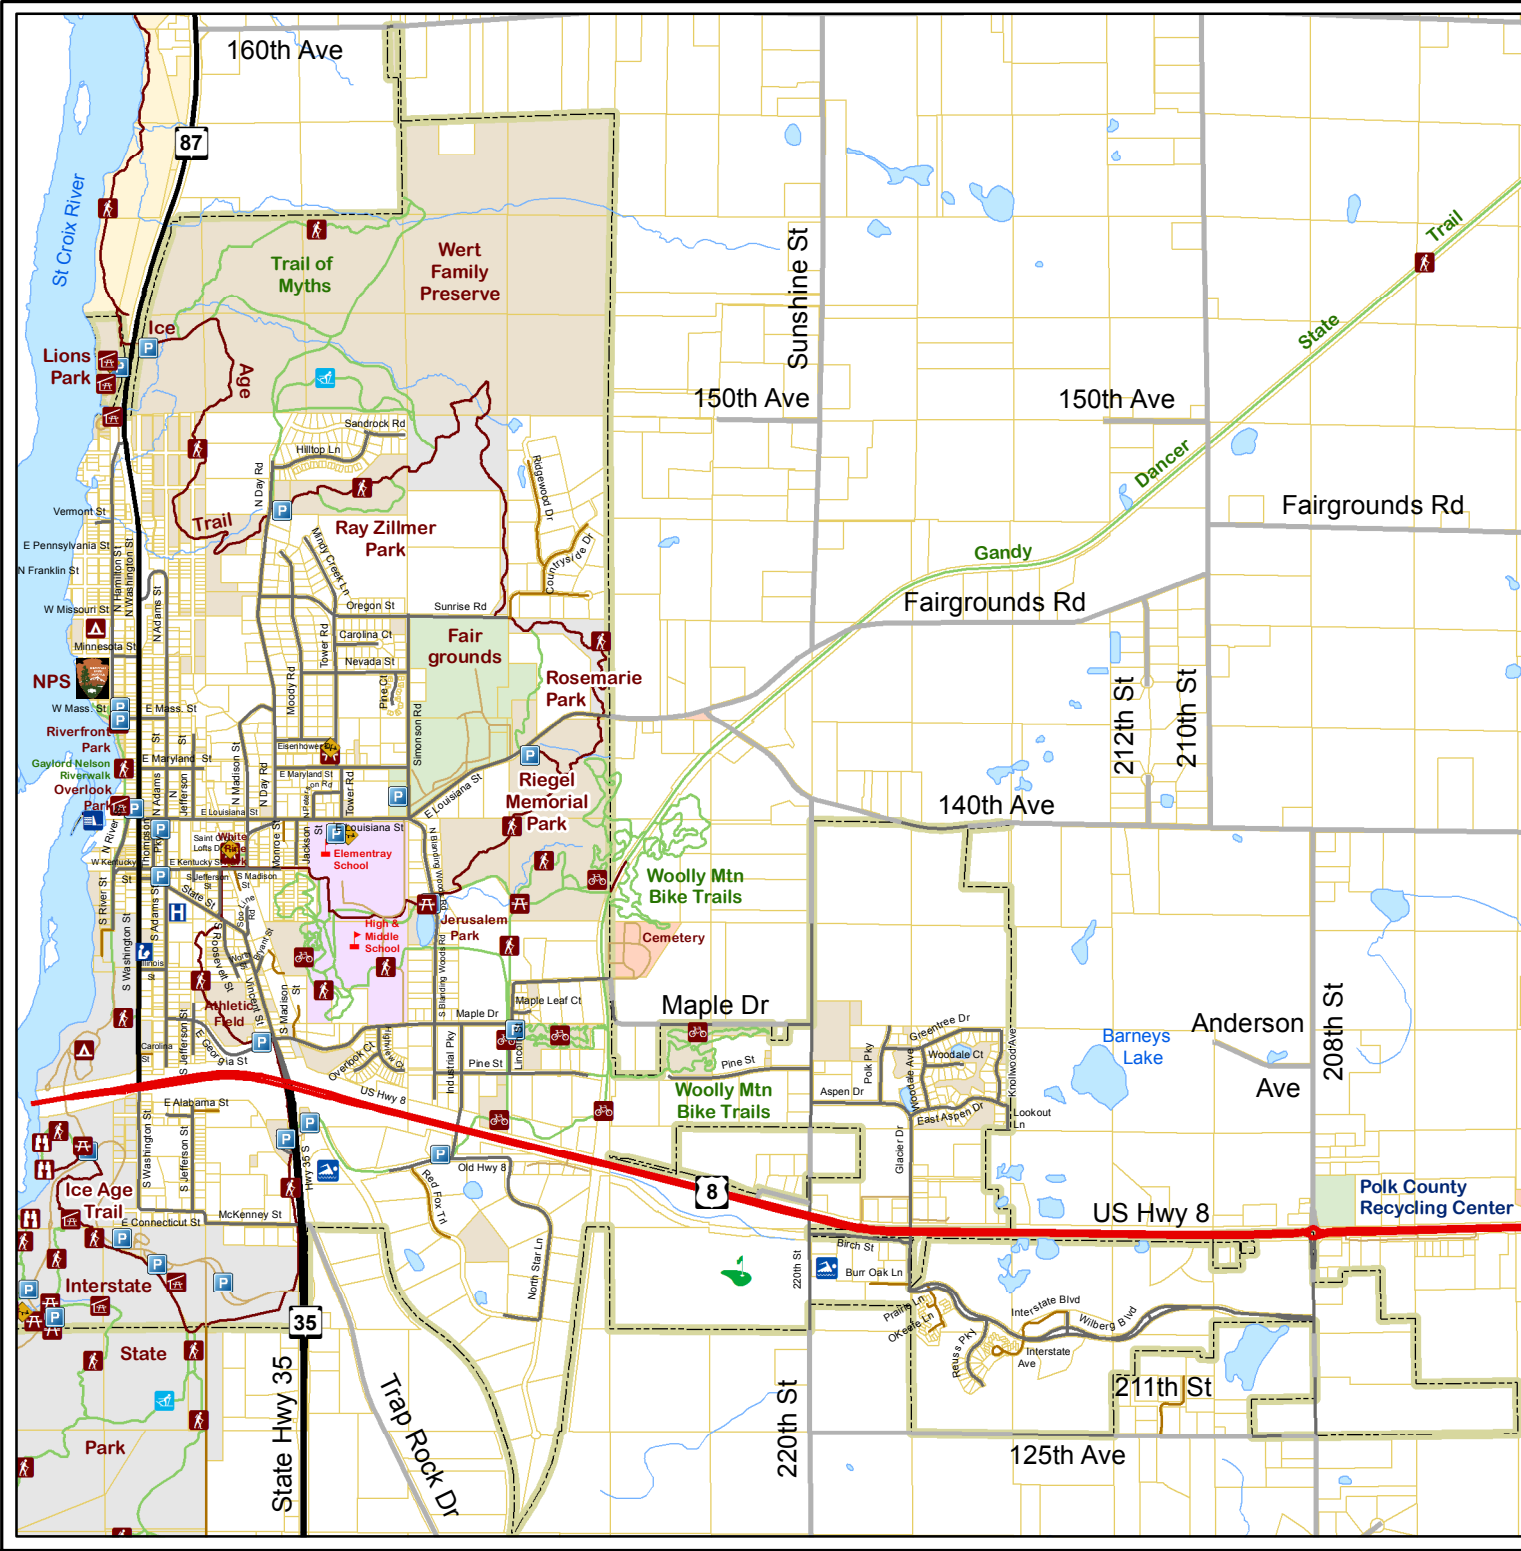

CITY OF ST CROIX FALLS

Polk County, Wisconsin

NORTH

0 1,000 2,000 4,000 Feet

Created by:
 Polk County Dept. of Land Information
 Division of Geographic Information Systems
 100 Polk County Plaza, Suite 130
 Balsam Lake, WI 54810
 Ph: 715.485.9279
 Fax: 715.485.9246
 www.co.polk.wi.us Date: 2/25/2016

This drawing is the result of a compilation and reproduction of land records as they appear in various Polk County Offices. The drawing should be used for reference purposes only. Polk County is not responsible for any inaccuracies herein contained.